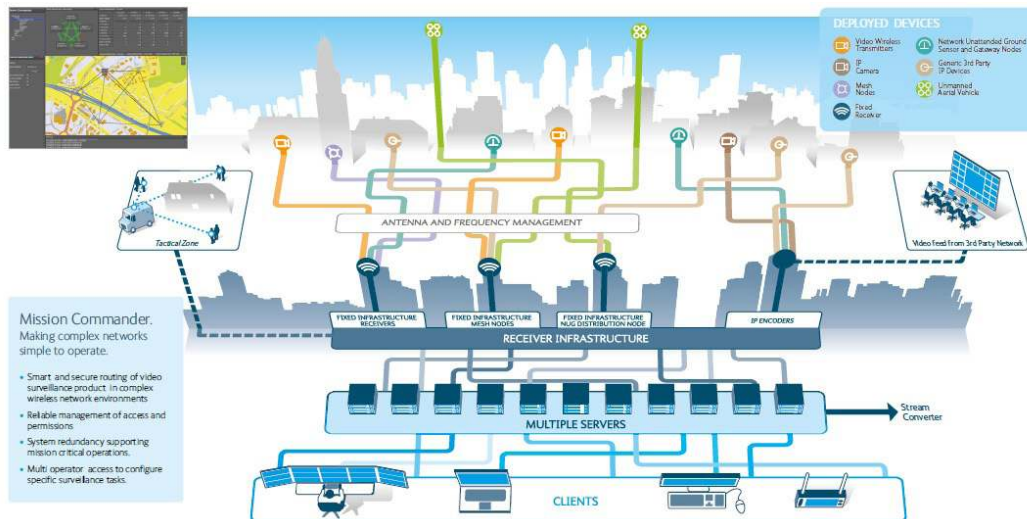

MCS

Mission Commander Strategic

- **Managing the allocation of frequencies and helping co-ordinate the efficient use of spectrum and minimising interference**
- **Simplifying the management of Encryption Keys – allowing the end users to easily operate and manage complex keys and the key database**
- **Performance monitoring – providing an easily understood unified interface that graphically illustrates system performance and highlights failures**
- **Secure video routing – superb easy to use interface allowing national level secure distribution of encrypted video to defined end-points**
- **Well defined permissions – allowing the definition of Users and Groups of Users that can only manage or monitor well defined sub-sets of the system**

Overview:

Mission Commander Strategic (MCS) is an advanced client/server software suite that allows manual and automated configuration, management and integration of DTC video and IP transmission equipment and networked intelligent sensors. One or more servers will run many deployments with automatic backup and fail-over and many client workstations can connect to any of the deployments with full user authentication and access management control. Mission Commander Strategic will display and manage the geographical deployment of equipment, whether deployed for short missions or as part of a citywide surveillance infrastructure. It provides the vital information required to make informed realtime decisions. The software can configure, monitor and automatically manage IP Mesh systems, Nugget ground sensor networks, audio, video and data transmitters, central/tactical receivers and networked video streams.